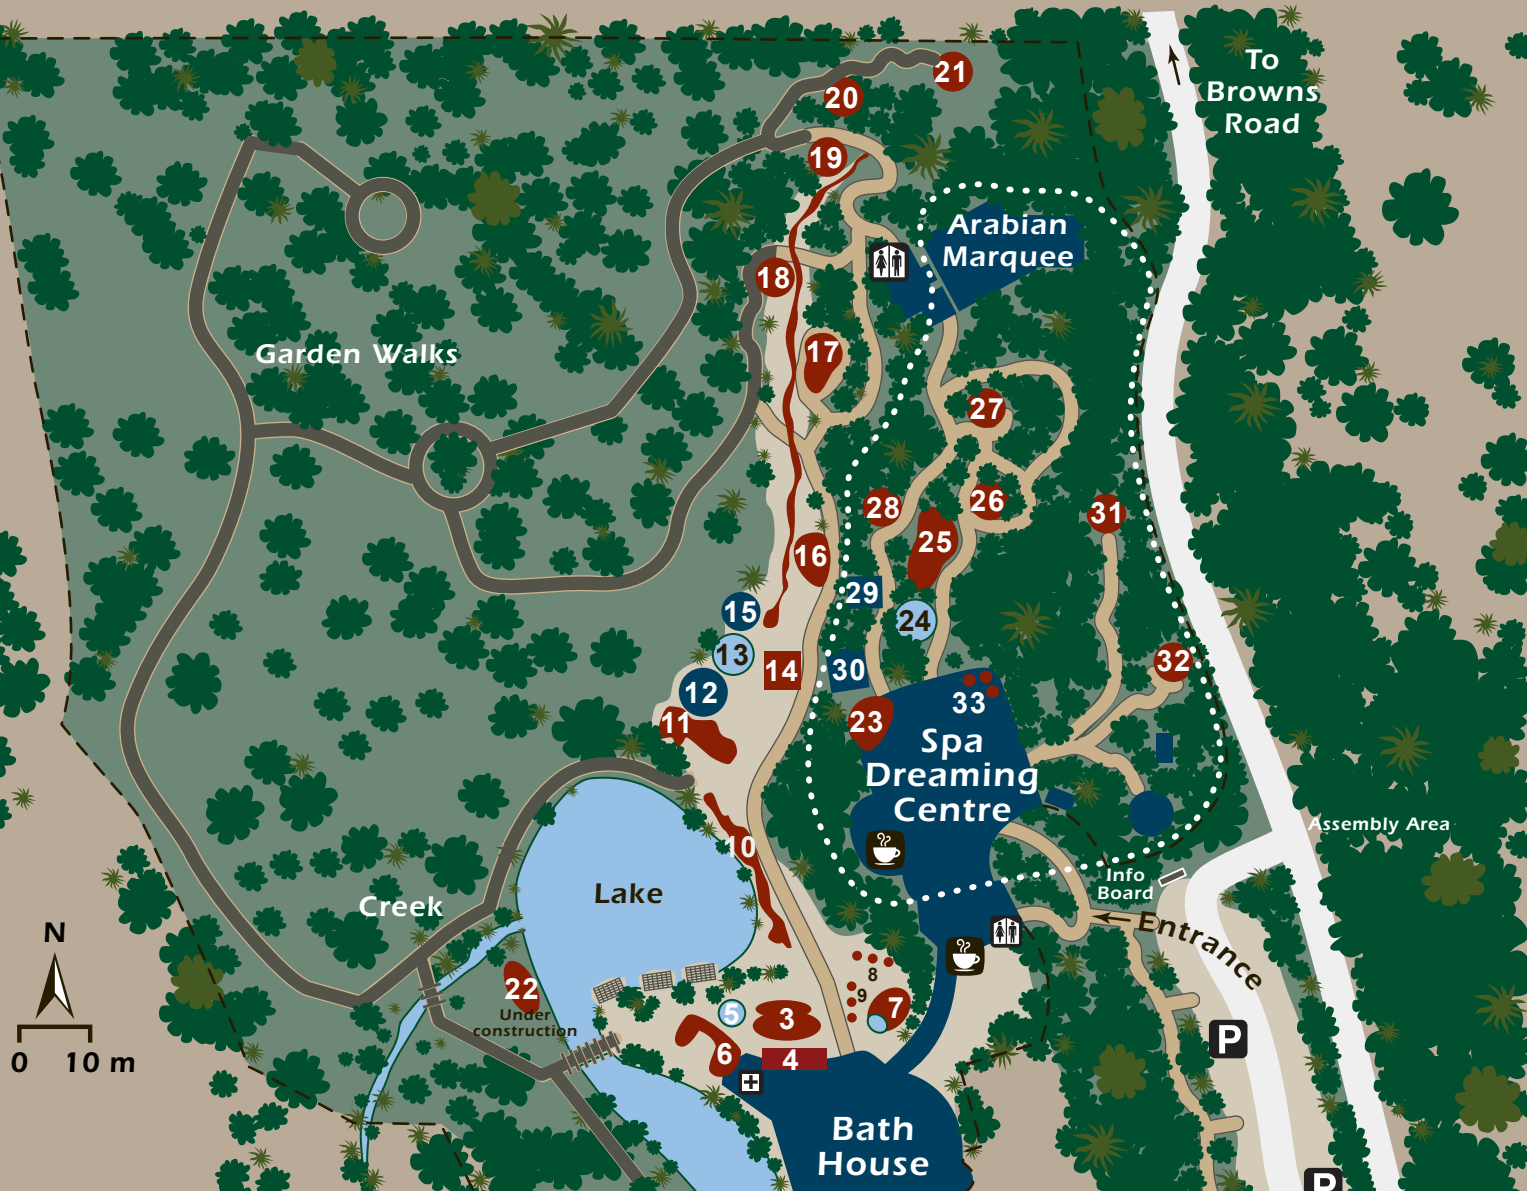

# Peninsula Hot Springs Bathing & Spa Facility Map

KEY	
	First Aid
	Buildings
	Hot Pools
	Cold Pools / Lake
	Bushland / Trees
	No Public Access
	Road
	Path
	Garden Walks
	Spa Dreaming Area
	Fence
	Bridge
	Cafe
	Picnic Area
	<b>Bath House Pools</b>
1	Southern Terrace Pools X5 (36-37°C)
2	Indoor foot bath
3	Bubble Spa Couch
4	Watsu Pool (37-39°C)
5	Cold Plunge Pool (17°C)
6	Lakeside Pool (36-40°C)
7	Family Pools X2 (34-36°C)
8	Wine Barrel Pools X3
9	Infant Rock Pools X3
10	Reflexology Walk (36°C)
11	Cave Pool (36-38°C)
12	Hamam (Steam Bath)
13	Cold Plunge Pool (17°C)
14	Geothermal Showers
15	Sauna
16	Lakeview Pool (37-39°C)
17	Moonviewing Pool (36-38°C)
18	Gully Pool (40-42°C)
19	Base Camp Pool (39°C)
20	Hilltop Footbath Pool (33-36°C)
21	Hilltop Pool (38-40°C)
22	Lakeside Hydrotherapy Pool
	<b>Spa Dreaming Centre Pools</b>
23	Indoor Pool (37-38°)
24	Cold Plunge Pool (17°C)
25	Grotto Pool (38°C)
26	Waterfall Pool (39-40°C)
27	Orchid Pool (40-42°C)
28	Barrel Bath (38-39°C)
29	Sauna
30	Zen Chi
31	Tea Tree Private Pool (39-40°C)
32	Tree Tops Private Pool (39-40°C)
33	Private Indoor Baths X3 (38°C)