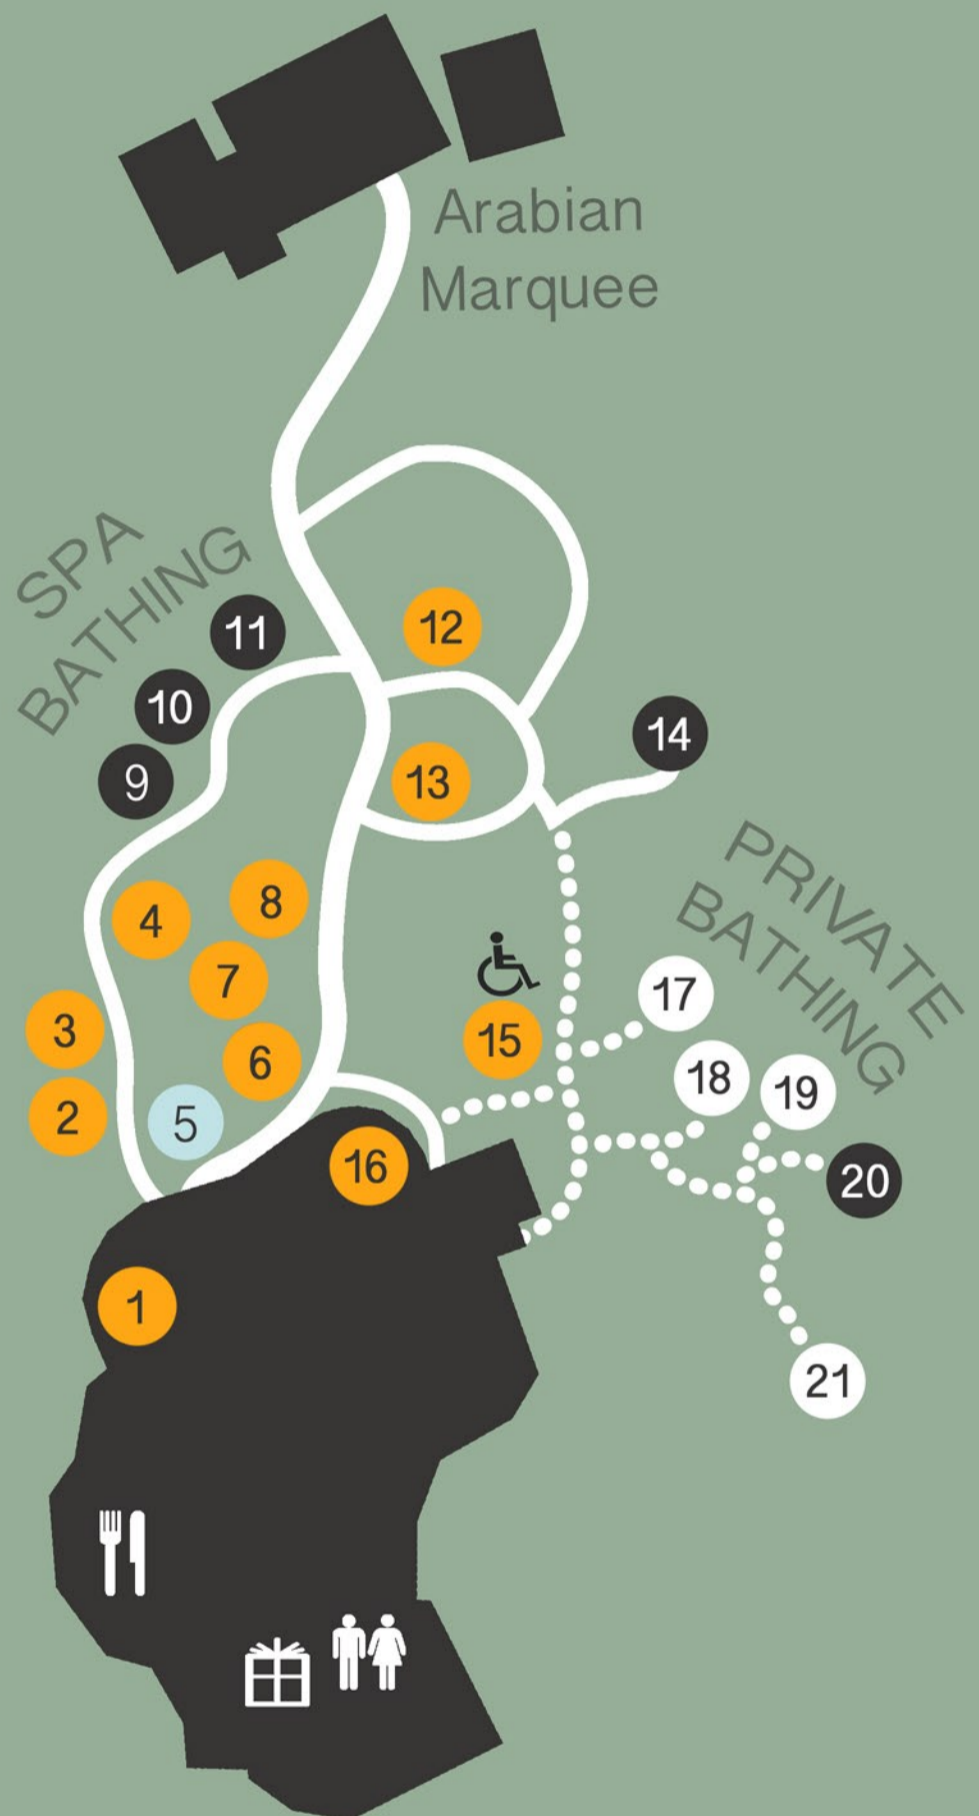

Mobility Map

The yellow-coloured circles on the facility map below indicate experiences which are accessible for those with moderate mobility needs.

We recommend giving us a call before your visit.

Ph: (03) 5950 8777

SPA BATHING

- 1 Lakeside pool (indoor)
- 2 Zen Chi massage
- 3 Infrared sauna
- 4 Sauna
- 5 Cold Plunge pool
- 6 Grotto pool
- 7 Shirodhara meditation
- 8 Bubble spa couch
- 9 Barrel bath
- 10 Foot bath
- 11 Hammocks
- 12 Orchid (hot pool)
- 13 Falling water massage
- 14 Tree tops pool
- 15 Peanut pool (ambulant)
- 16 Saltbush steam bath (Hammam)

PRIVATE AREA

- 17 Banksia pavilion
- 18 Kangaroo apple pavilion
- 19 Seaberry pavilion
- 20 Tea tree pool
- 21 Dome retreat

BATHING EXPERIENCES

- 7 Outdoor Experience
- 1 Indoor Experience
- 5 Cold Pool
- 1 Accessible Experience

AMENITIES

- Spa Centre Cafe
- Spa Shop
- Toilet